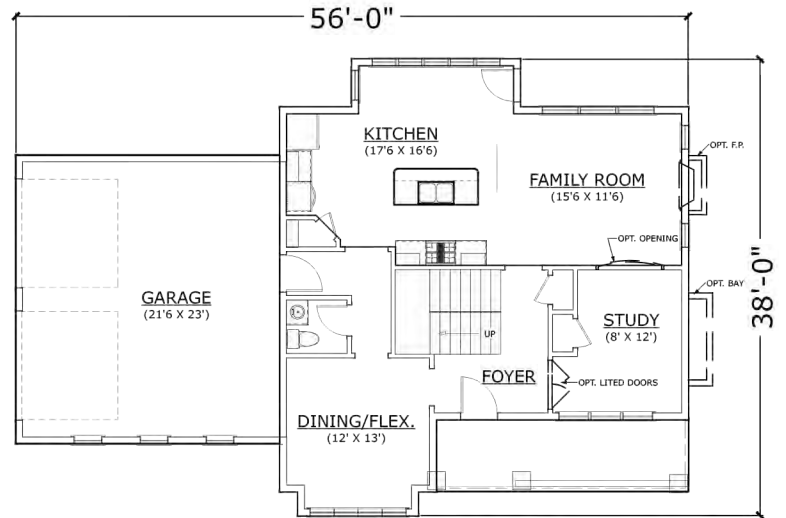

FRONT ELEVATION

FIRST FLOOR PLAN

SECOND FLOOR PLAN

**ROCK CASTLE -
ELEVATION 1**

3 BED, 2.5 BATH

2,110 SQ.FT. AREA

FRONT ELEVATION

FIRST FLOOR PLAN

SECOND FLOOR PLAN

ROCK CASTLE

TRADITION ELEVATION

4 BED, 2.5 BATH

2,110 SQ.FT. AREA