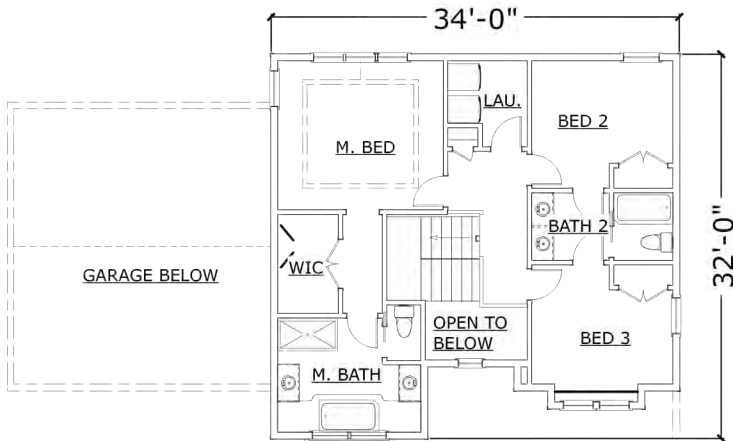

FRONT ELEVATION

FIRST FLOOR PLAN

SECOND FLOOR PLAN

**ROCK CASTLE -
ELEVATION 1**

3 BED, 2.5 BATH

2,110 SQ.FT. AREA

FRONT ELEVATION

FIRST FLOOR PLAN

SECOND FLOOR PLAN

ROCK CASTLE

TRADITION ELEVATION

4 BED, 2.5 BATH

2,110 SQ.FT. AREA