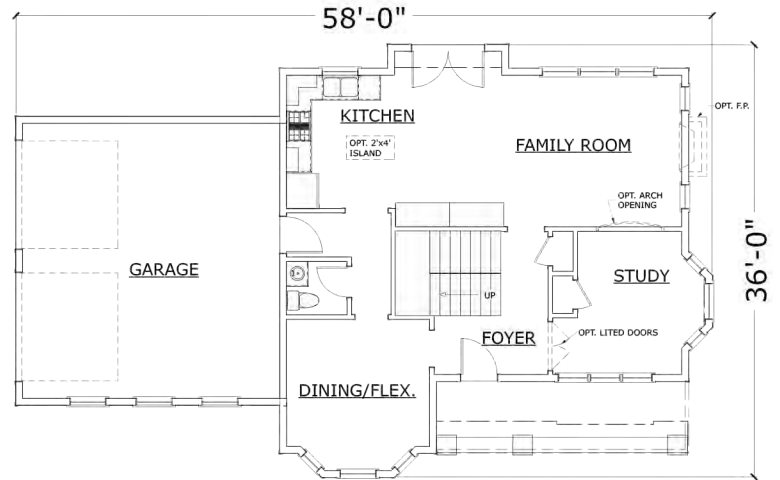

FRONT ELEVATION

FIRST FLOOR PLAN

SECOND FLOOR PLAN

**ROCK CASTLE -
ELEVATION 1**

3 BED, 2.5 BATH

2,110 SQ.FT. AREA

FRONT ELEVATION

FIRST FLOOR PLAN

SECOND FLOOR PLAN

ROCK CASTLE

TRADITION ELEVATION

4 BED, 2.5 BATH

2,110 SQ.FT. AREA