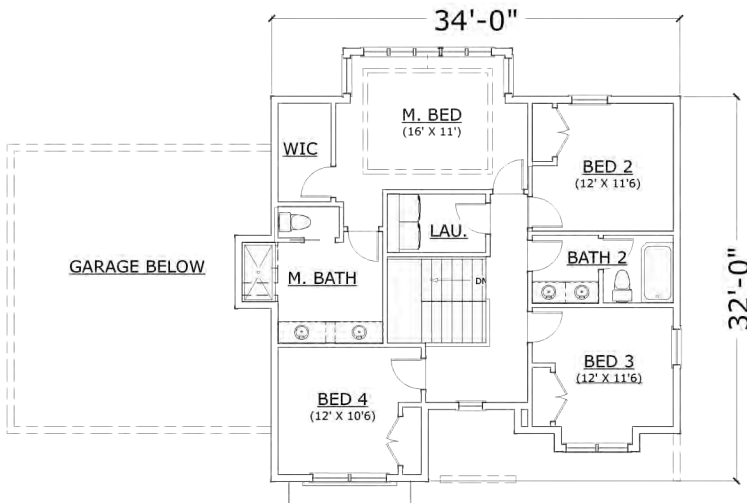

FRONT ELEVATION

FIRST FLOOR PLAN

SECOND FLOOR PLAN

**ROCK CASTLE -
ELEVATION 1**

3 BED, 2.5 BATH

2,110 SQ.FT. AREA

FRONT ELEVATION

FIRST FLOOR PLAN

SECOND FLOOR PLAN

ROCK CASTLE

TRADITION ELEVATION

4 BED, 2.5 BATH

2,110 SQ.FT. AREA