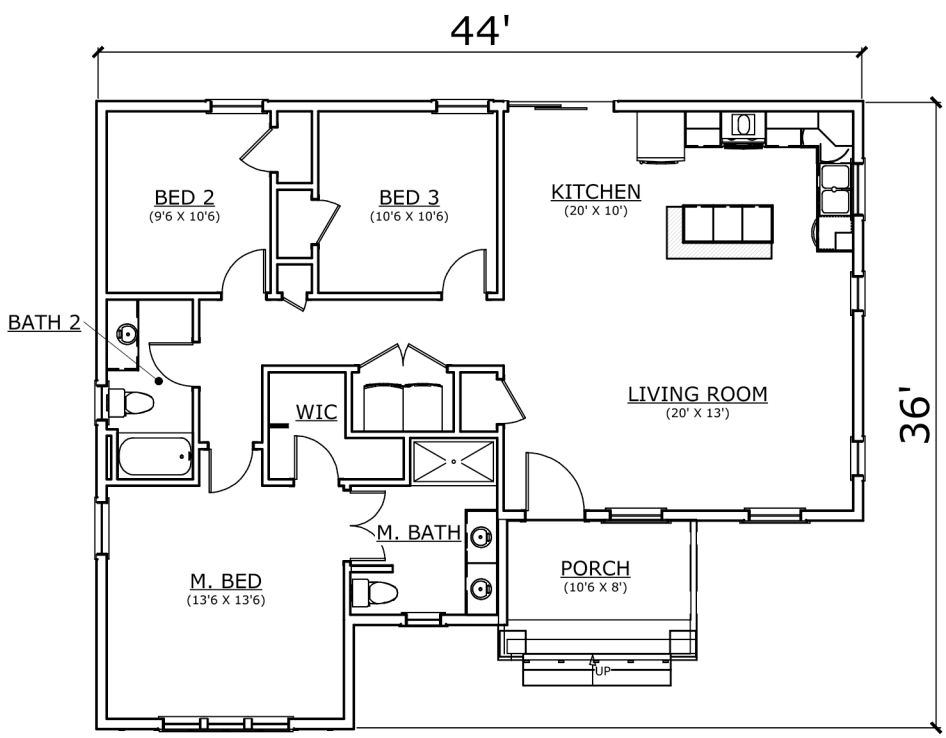

ELEVATION

FLOOR PLAN

**McAFEE**  
CRAFTSMAN ELEVATION  
3 BED, 2 BATH  
1,285 SQ.FT. AREA  
OPT. GARAGE