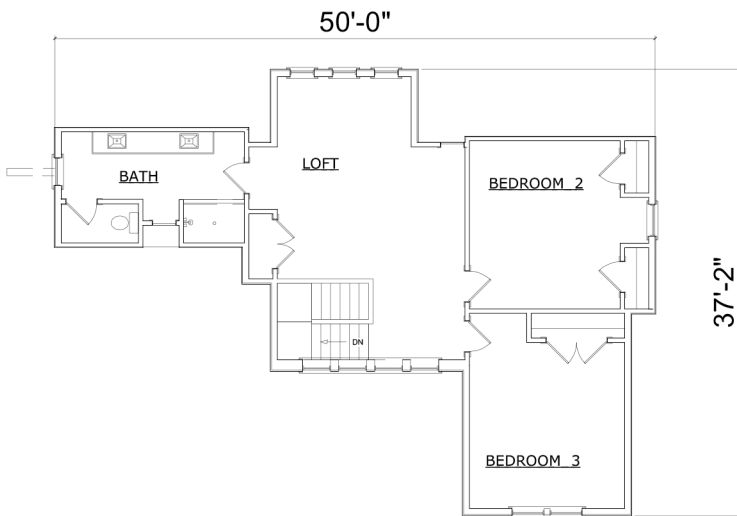

ELEVATION

FIRST FLOOR PLAN

SECOND FLOOR PLAN

LIBERTY

FARMHOUSE ELEVATION

4 BED, 3 BATH

2,888 SQ.FT. TOTAL

2 CAR GARAGE