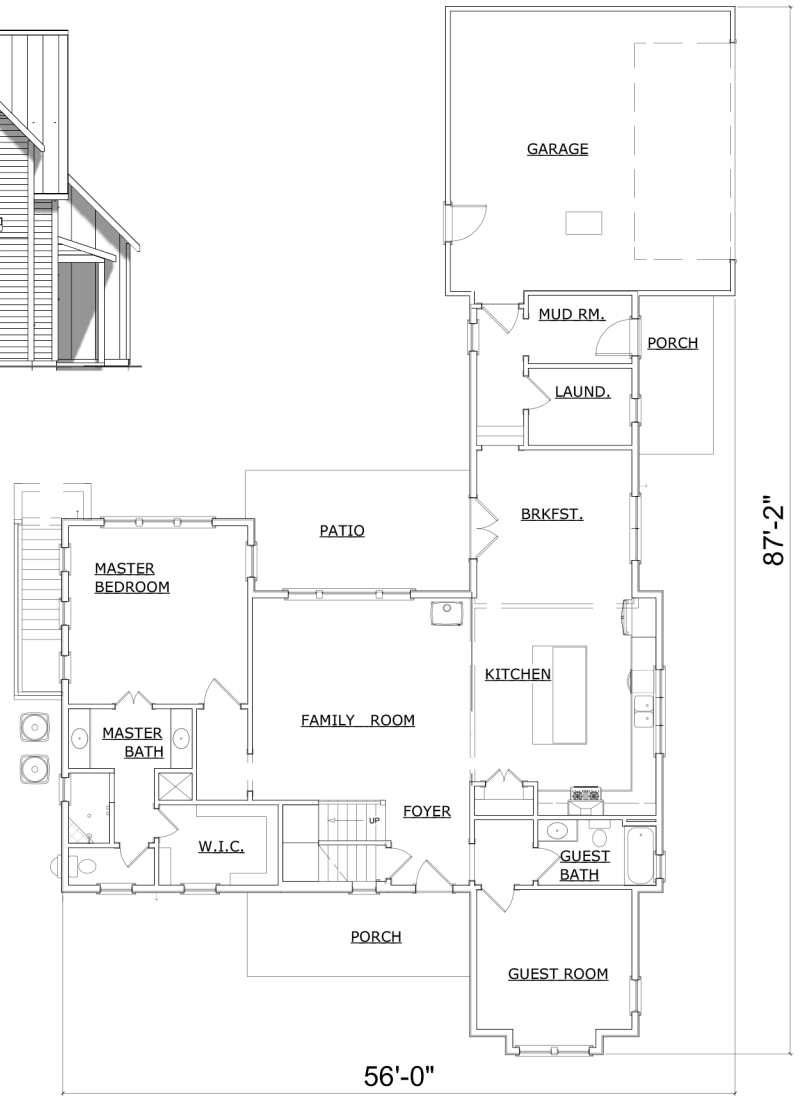

ELEVATION

FIRST FLOOR PLAN

SECOND FLOOR PLAN

LIBERTY

FARMHOUSE ELEVATION

4 BED, 3 BATH

2,888 SQ.FT. TOTAL

2 CAR GARAGE