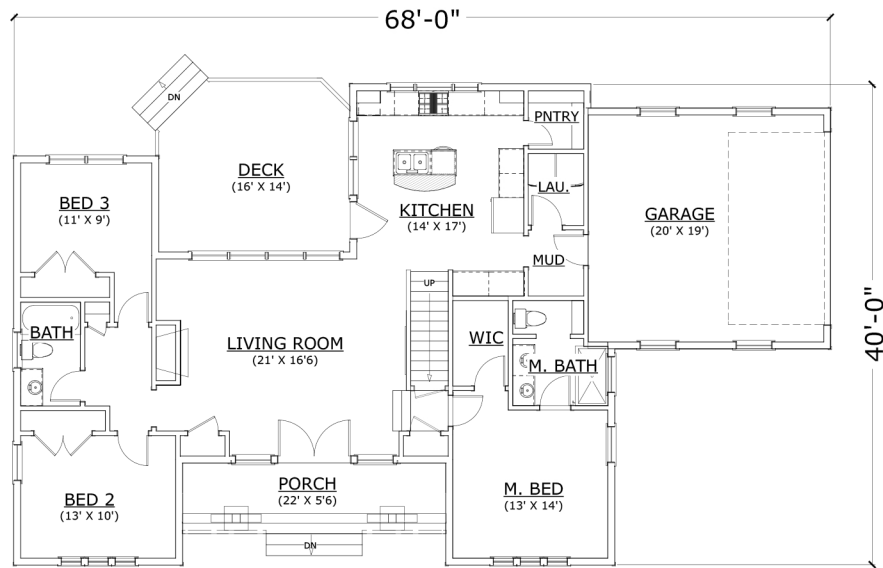

FRONT ELEVATION

FIRST FLOOR PLAN

OPT. BONUS ROOM

DAVIDSON

TRADITIONAL ELEVATION

3 BED, 2 BATH

1,470 SQ.FT. AREA

OPT. BONUS ROOM