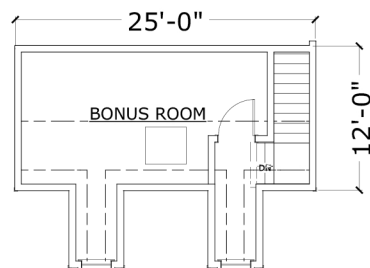

FRONT ELEVATION

FIRST FLOOR PLAN

OPT. BONUS ROOM

DAVIDSON

TRADITIONAL ELEVATION

3 BED, 2 BATH

1,470 SQ.FT. AREA

OPT. BONUS ROOM