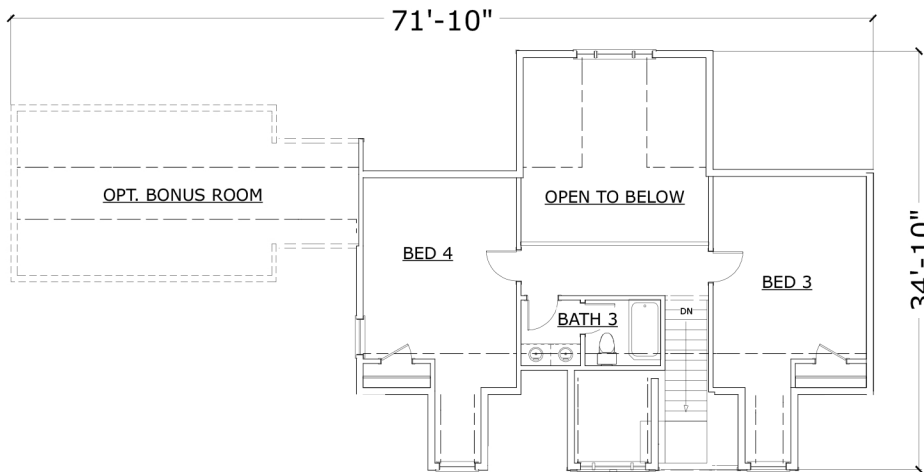

FRONT ELEVATION

FIRST FLOOR PLAN

SECOND FLOOR PLAN

Cape Cod 5
FARMHOUSE ELEVATION

4 BED, 3 BATH

2,700 SQ.FT. AREA

OPT. BONUS ROOM

GOLDEN RULE
BUILDERS