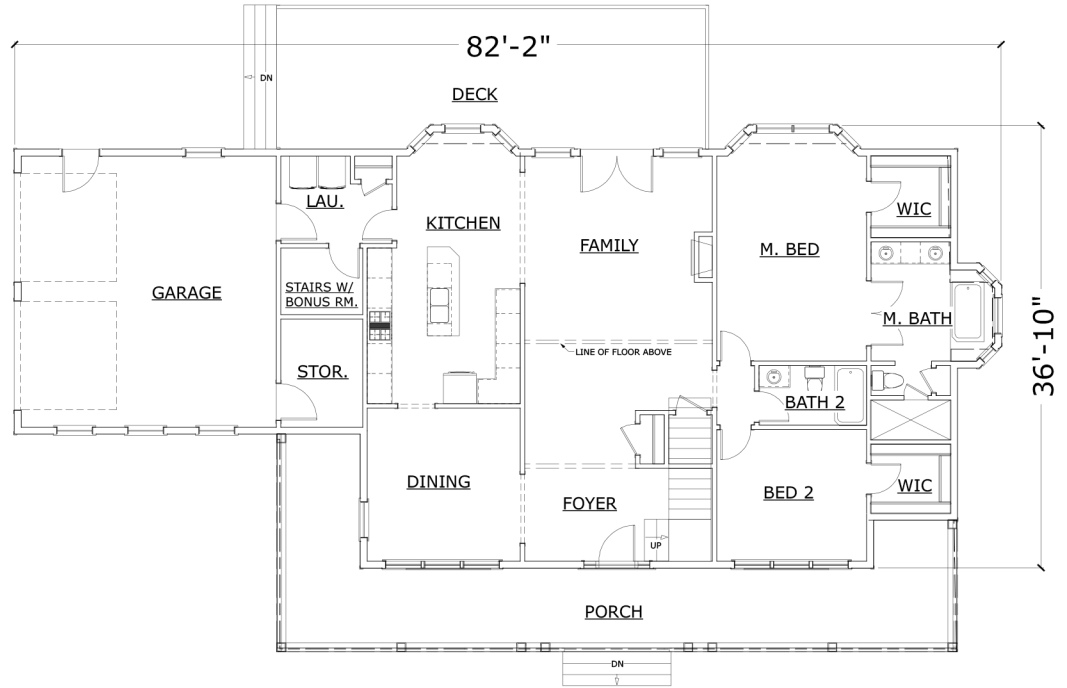

FRONT ELEVATION

FIRST FLOOR PLAN

SECOND FLOOR PLAN

Cape Cod 5
FARMHOUSE ELEVATION

4 BED, 3 BATH

2,700 SQ.FT. AREA

OPT. BONUS ROOM

GOLDEN RULE
BUILDERS