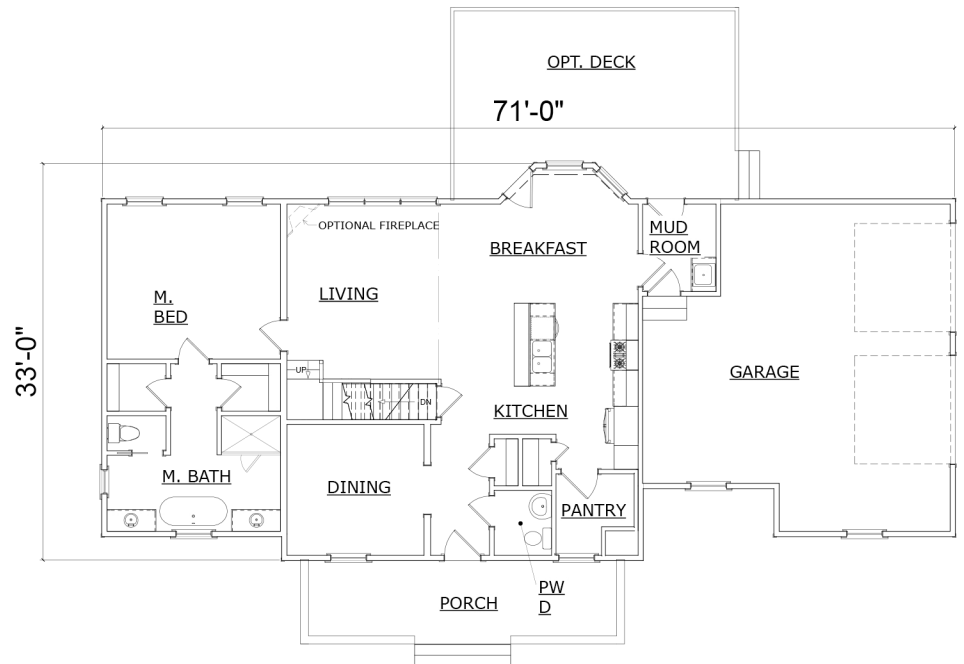

FRONT ELEVATION

FIRST FLOOR PLAN

SECOND FLOOR PLAN

BEDFORD

FARMHOUSE ELEVATION

4 BED, 2.5 BATH

2,313 SQ.FT AREA

GOLDEN RULE
BUILDERS