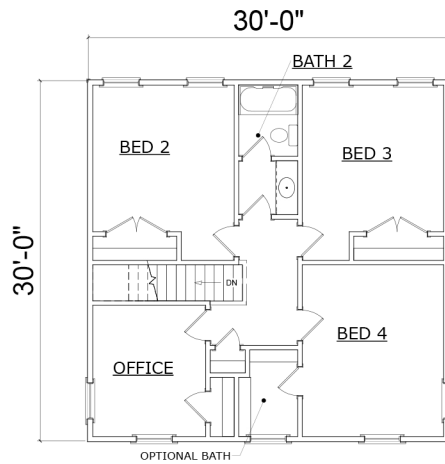

FRONT ELEVATION

FIRST FLOOR PLAN

SECOND FLOOR PLAN

BEDFORD

FARMHOUSE ELEVATION

4 BED, 2.5 BATH

2,313 SQ.FT AREA

GOLDEN RULE
BUILDERS