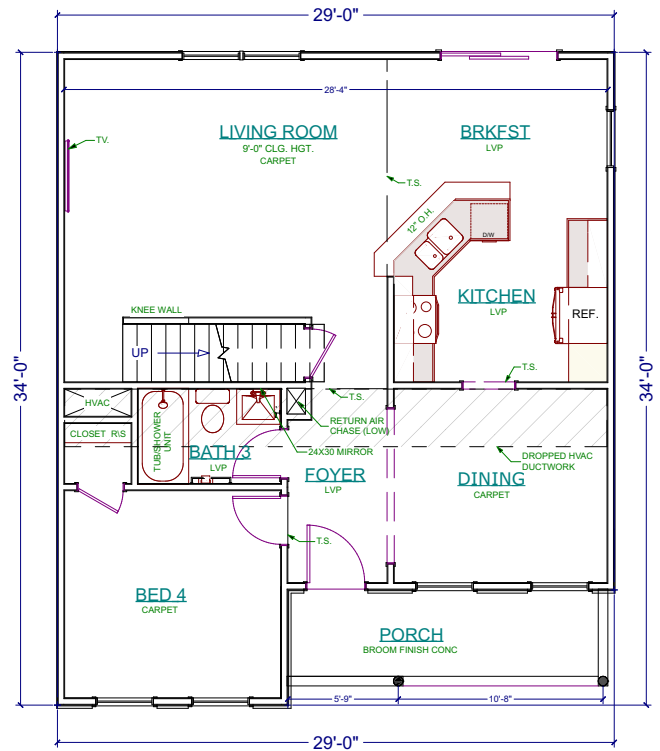

ELEVATION

FIRST FLOOR PLAN

SECOND FLOOR PLAN

Lakemont

FARMHOUSE ELEVATION

4 BED, 3 BATH

1,758 SQ.FT. AREA