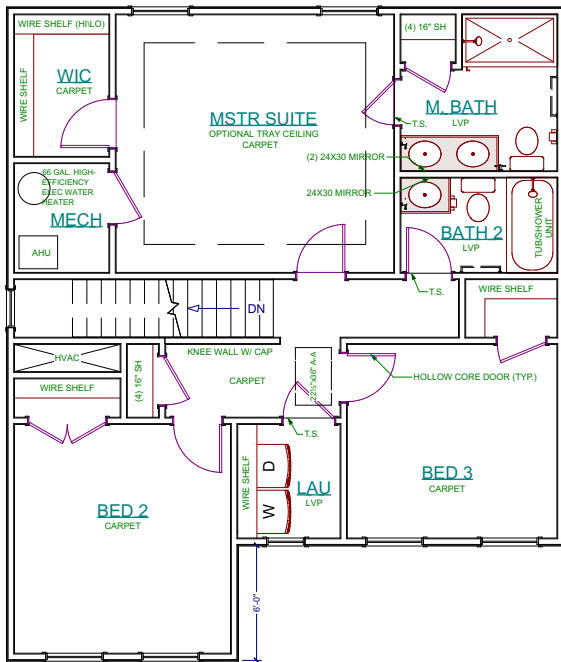

ELEVATION

FIRST FLOOR PLAN

SECOND FLOOR PLAN

Lakemont

FARMHOUSE ELEVATION

4 BED, 3 BATH

1,758 SQ.FT. AREA