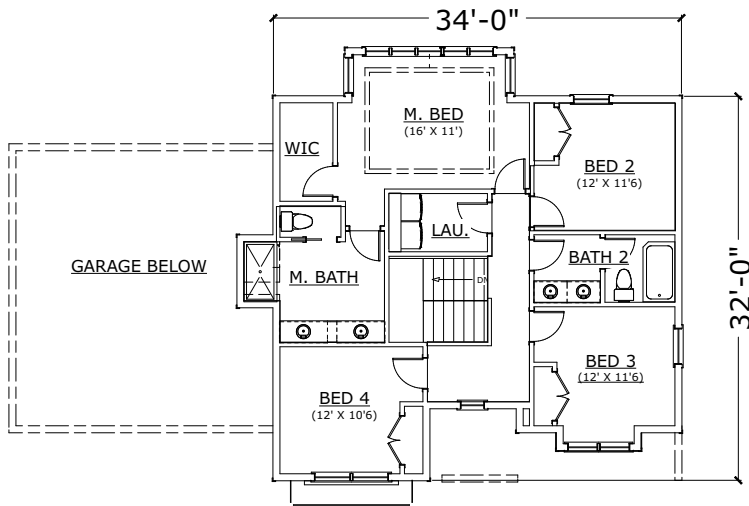

FRONT ELEVATION

FIRST FLOOR PLAN

SECOND FLOOR PLAN

**ROCK CASTLE -
ELEVATION 1**

3 BED, 2.5 BATH

2,110 SQ.FT. AREA

FRONT ELEVATION

FIRST FLOOR PLAN

SECOND FLOOR PLAN

ROCK CASTLE

TRADITION ELEVATION

4 BED, 2.5 BATH

2,110 SQ.FT. AREA