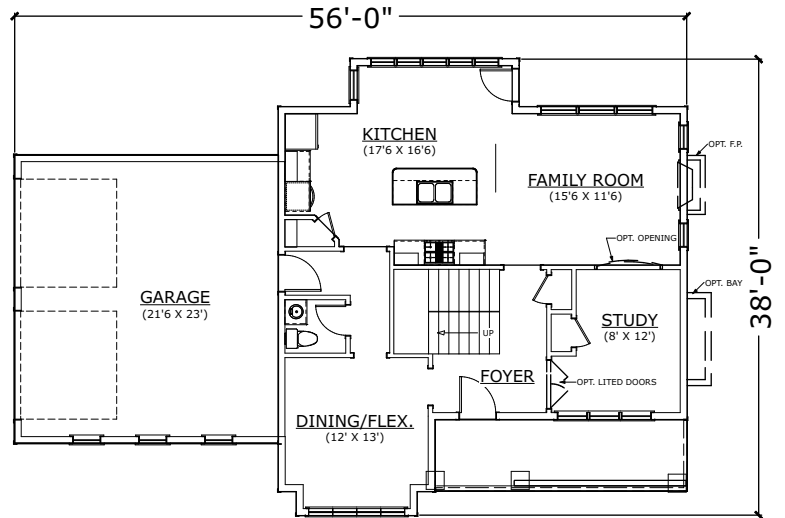

FRONT ELEVATION

FIRST FLOOR PLAN

SECOND FLOOR PLAN

**ROCK CASTLE -
ELEVATION 1**

3 BED, 2.5 BATH

2,110 SQ.FT. AREA

FRONT ELEVATION

FIRST FLOOR PLAN

SECOND FLOOR PLAN

ROCK CASTLE

TRADITION ELEVATION

4 BED, 2.5 BATH

2,110 SQ.FT. AREA