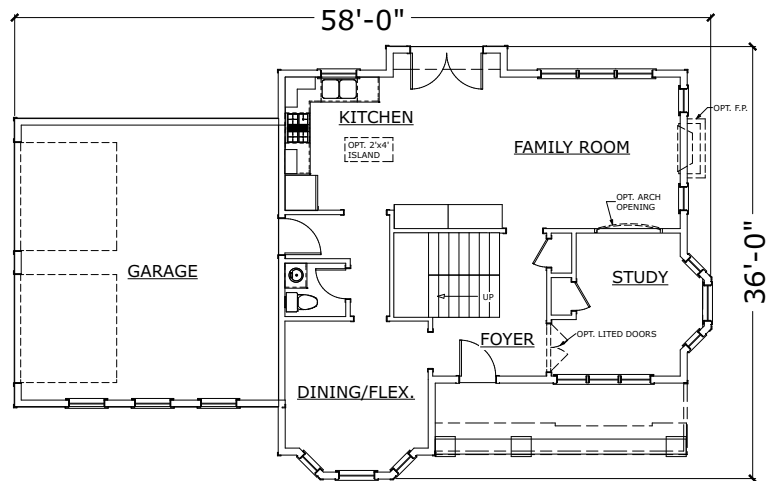

FRONT ELEVATION

FIRST FLOOR PLAN

SECOND FLOOR PLAN

**ROCK CASTLE -
ELEVATION 1**

3 BED, 2.5 BATH

2,110 SQ.FT. AREA

FRONT ELEVATION

FIRST FLOOR PLAN

SECOND FLOOR PLAN

ROCK CASTLE

TRADITION ELEVATION

4 BED, 2.5 BATH

2,110 SQ.FT. AREA