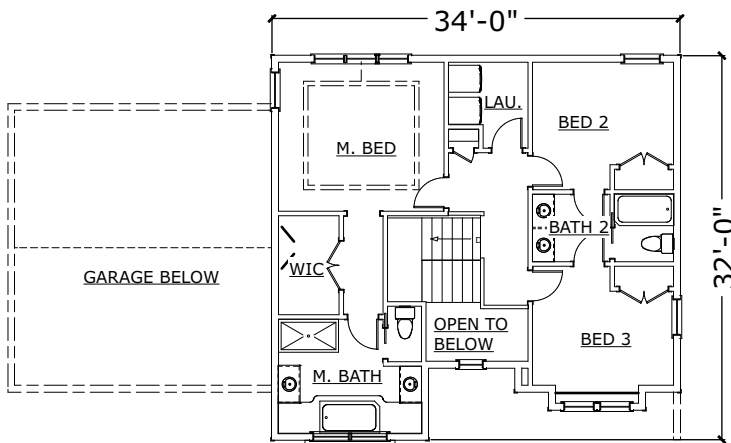

FRONT ELEVATION

FIRST FLOOR PLAN

SECOND FLOOR PLAN

**ROCK CASTLE -
ELEVATION 1**

3 BED, 2.5 BATH

2,110 SQ.FT. AREA

FRONT ELEVATION

FIRST FLOOR PLAN

SECOND FLOOR PLAN

ROCK CASTLE

TRADITION ELEVATION

4 BED, 2.5 BATH

2,110 SQ.FT. AREA