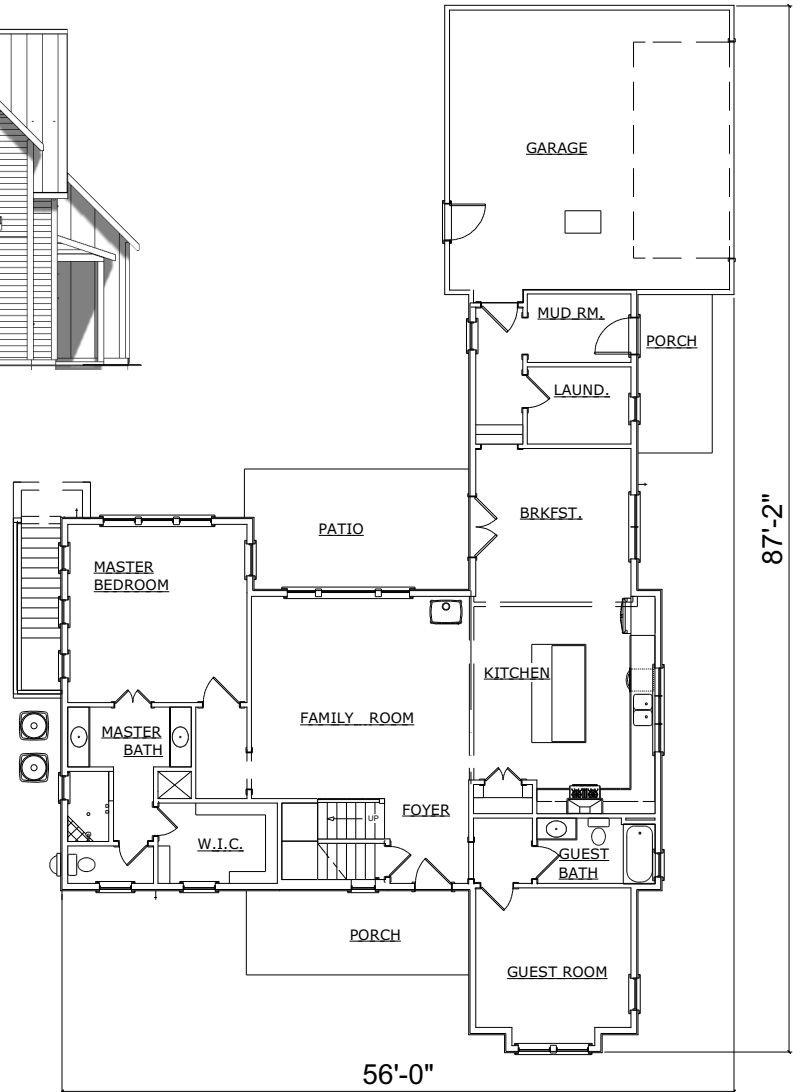

ELEVATION

FIRST FLOOR PLAN

SECOND FLOOR PLAN

LIBERTY

FARMHOUSE ELEVATION

4 BED, 3 BATH

2,888 SQ.FT. TOTAL

2 CAR GARAGE