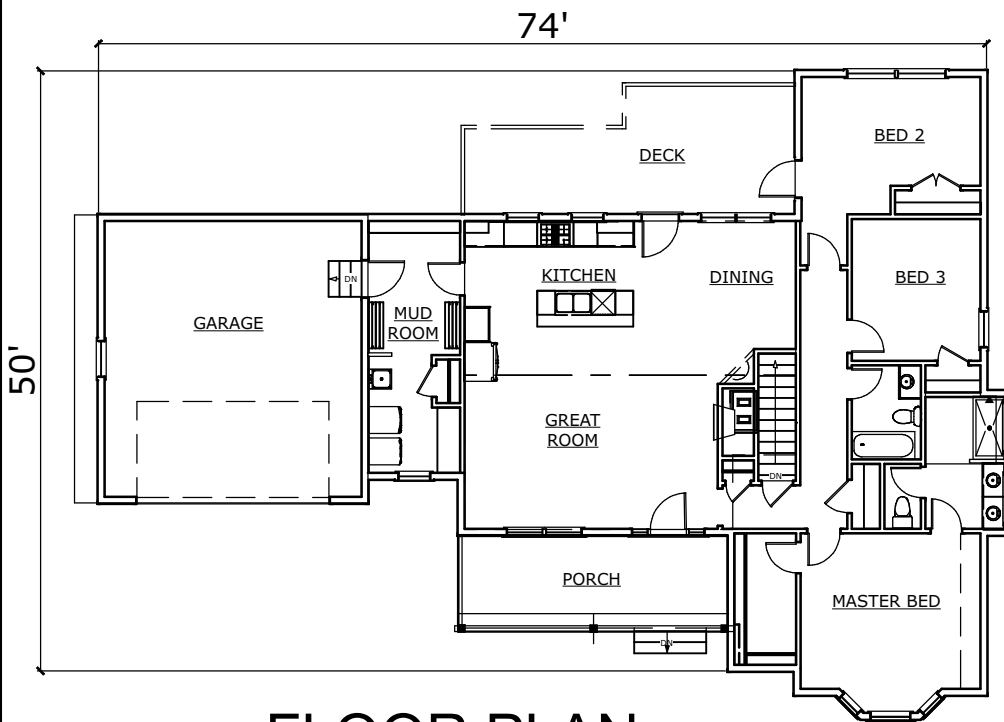

ELEVATION

FLOOR PLAN

APPALACHIAN
TRADITIONAL ELEVATION

3 BED, 2 BATH

1,854 SQ.FT. AREA

W/ OPT. 2-CAR GARAGE

W/ OPT. BED 3

Golden Rule Builders, Inc.