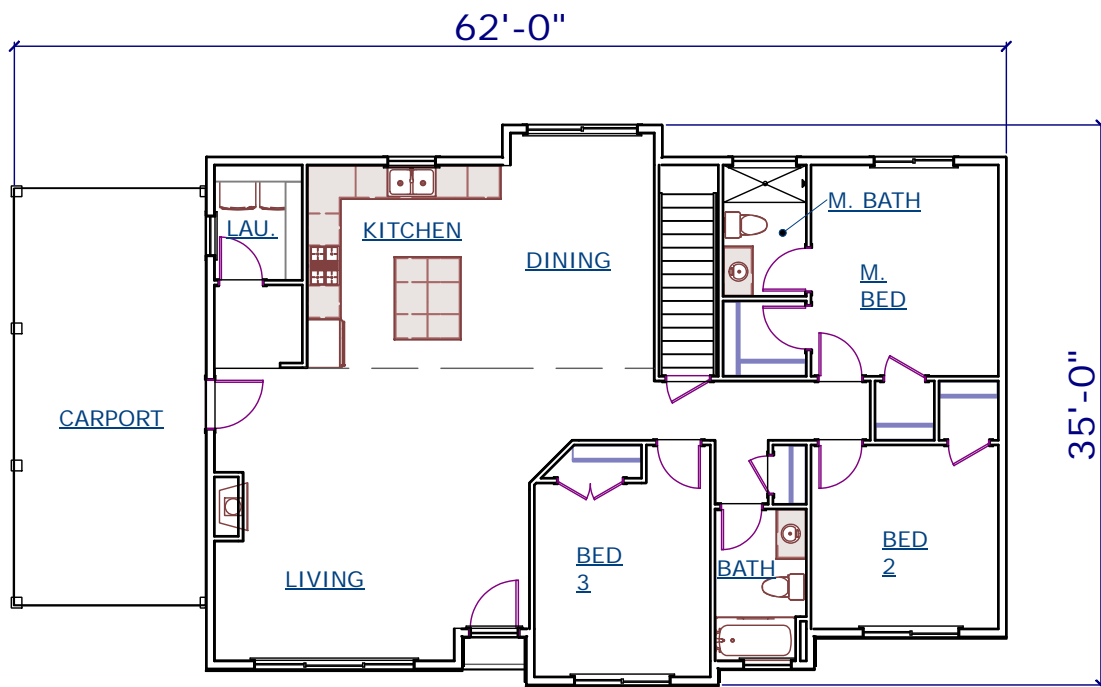

ELEVATION

FIRST FLOOR PLAN

Kettle Creek

MID-CENTURY ELEVATION

3 BED, 2 BATH

1,620 SQ.FT. AREA

Golden Rule Builders, Inc.