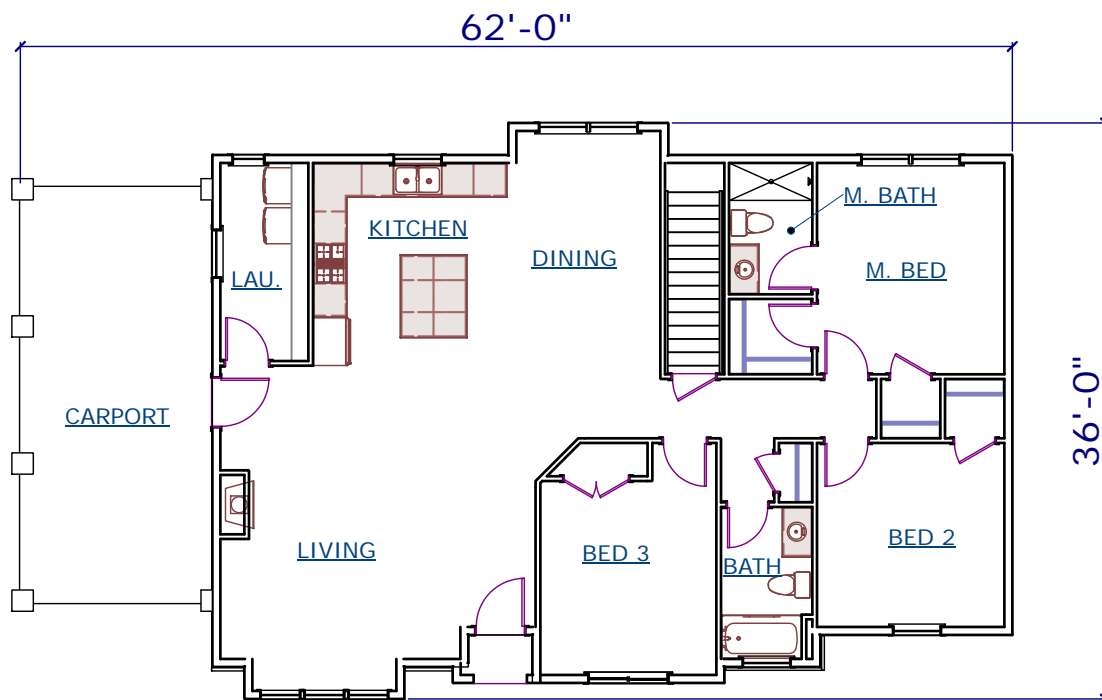

ELEVATION

FIRST FLOOR PLAN

Kettle Creek

COTTAGE ELEVATION

3 BED, 2 BATH

1,620 SQ.FT. AREA

Golden Rule Builders, Inc.