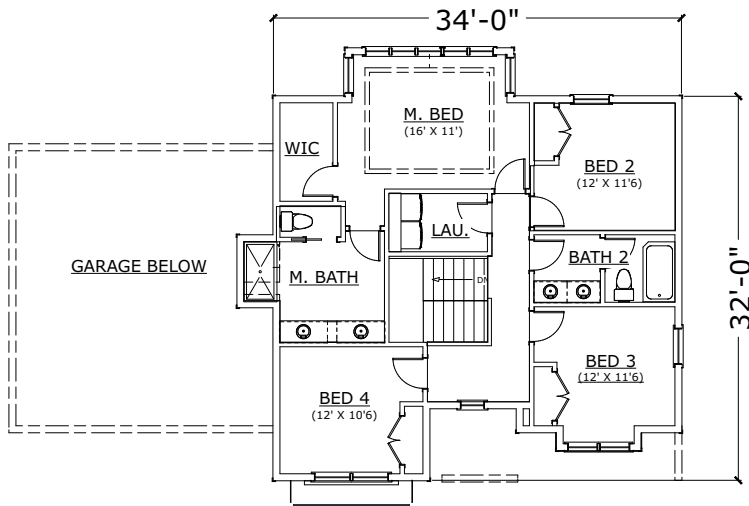

FRONT ELEVATION

FIRST FLOOR PLAN

SECOND FLOOR PLAN

ROCK CASTLE

TRADITION ELEVATION

4 BED, 2.5 BATH

2,110 SQ.FT. AREA