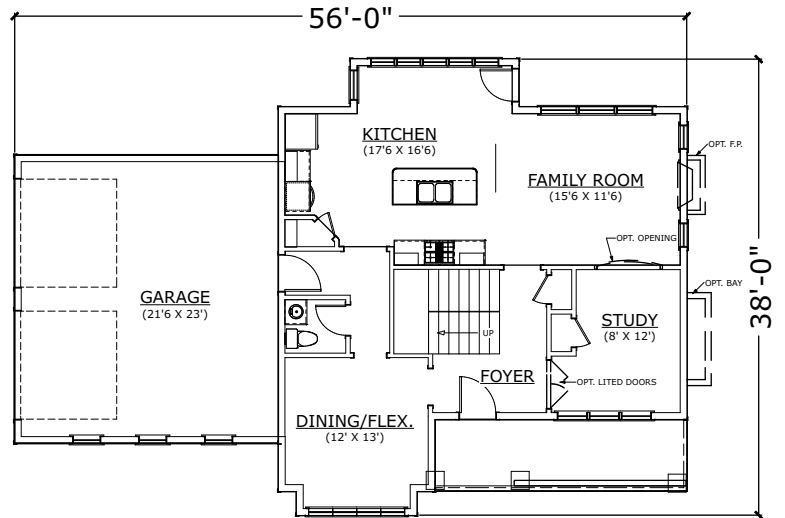

FRONT ELEVATION

FIRST FLOOR PLAN

SECOND FLOOR PLAN

ROCK CASTLE

TRADITION ELEVATION

4 BED, 2.5 BATH

2,110 SQ.FT. AREA