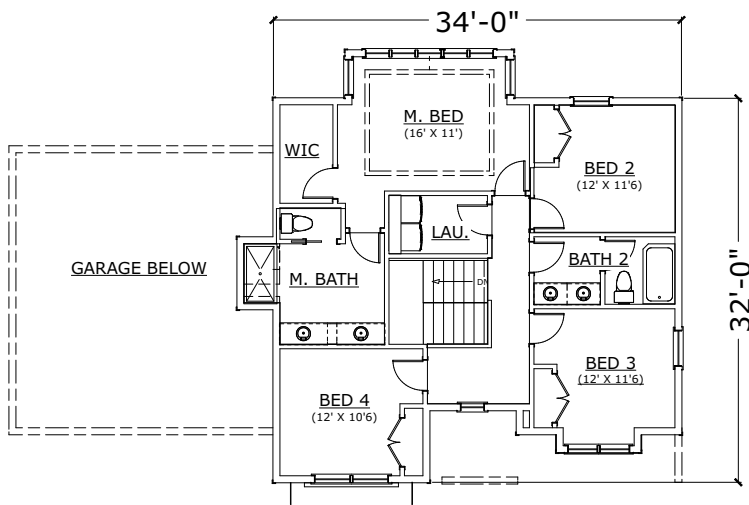

FRONT ELEVATION

FIRST FLOOR PLAN

SECOND FLOOR PLAN

ROCK CASTLE

TRADITION ELEVATION

4 BED, 2.5 BATH

2,110 SQ.FT. AREA