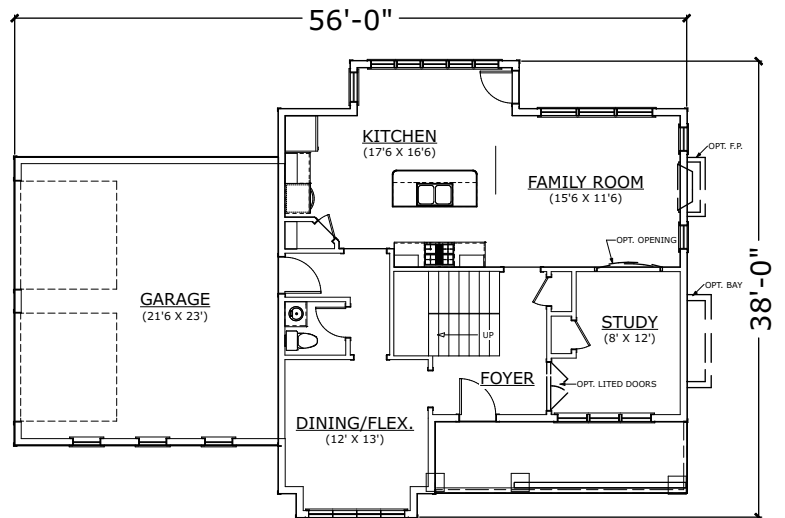

FRONT ELEVATION

FIRST FLOOR PLAN

SECOND FLOOR PLAN

ROCK CASTLE

TRADITION ELEVATION

4 BED, 2.5 BATH

2,110 SQ.FT. AREA