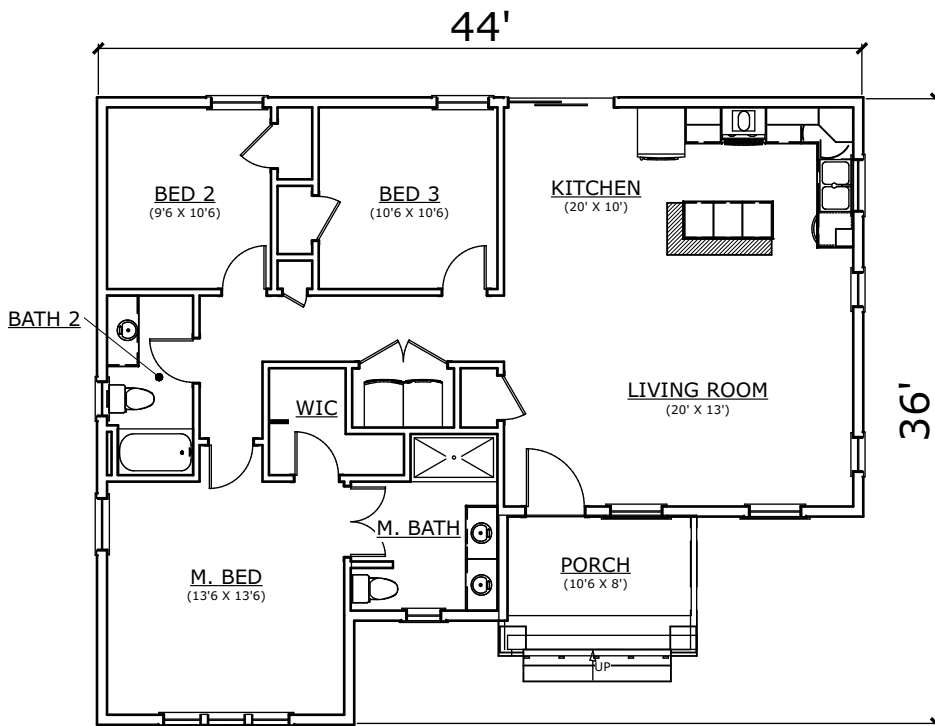

ELEVATION

FLOOR PLAN

McAFEE

CRAFTSMAN ELEVATION

3 BED, 2 BATH

1,285 SQ.FT. AREA

OPT. GARAGE