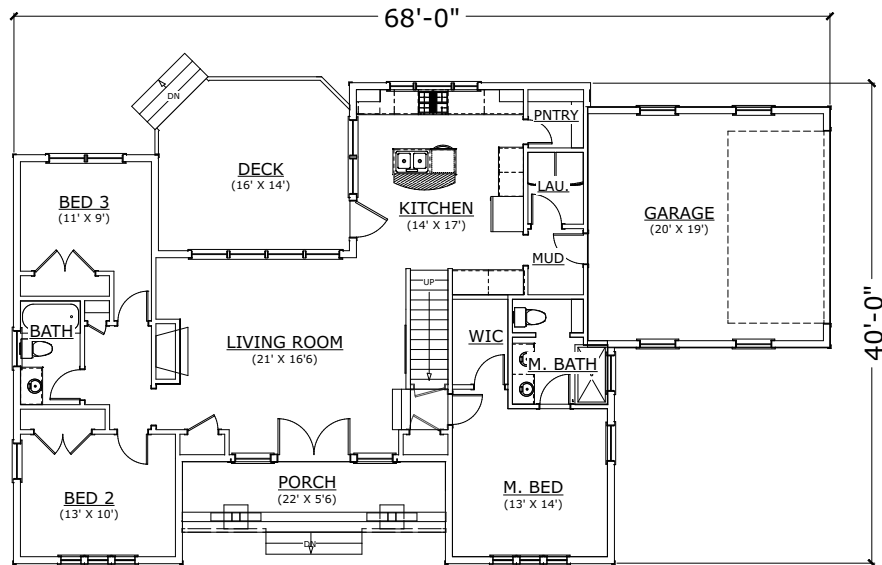

FRONT ELEVATION

FIRST FLOOR PLAN

OPT. BONUS ROOM

DAVIDSON

TRADITIONAL ELEVATION

3 BED, 2 BATH

1,470 SQ.FT. AREA

OPT. BONUS ROOM