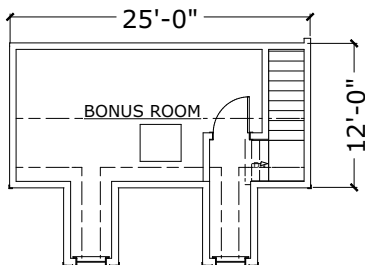

FRONT ELEVATION

FIRST FLOOR PLAN

OPT. BONUS ROOM

DAVIDSON

TRADITIONAL ELEVATION

3 BED, 2 BATH

1,470 SQ.FT. AREA

OPT. BONUS ROOM