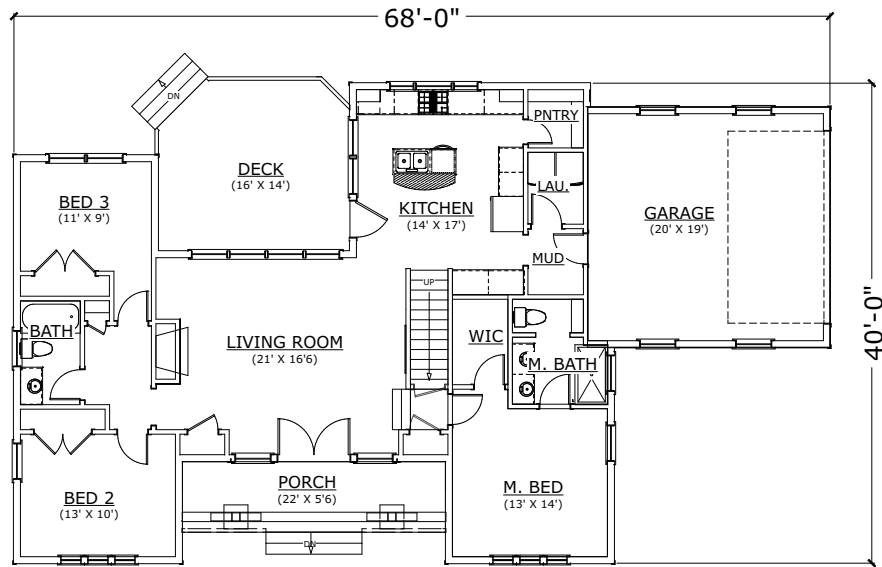

FRONT ELEVATION

FIRST FLOOR PLAN

OPT. BONUS ROOM

DAVIDSON

TRADITIONAL ELEVATION

3 BED, 2 BATH

1,470 SQ.FT. AREA

OPT. BONUS ROOM