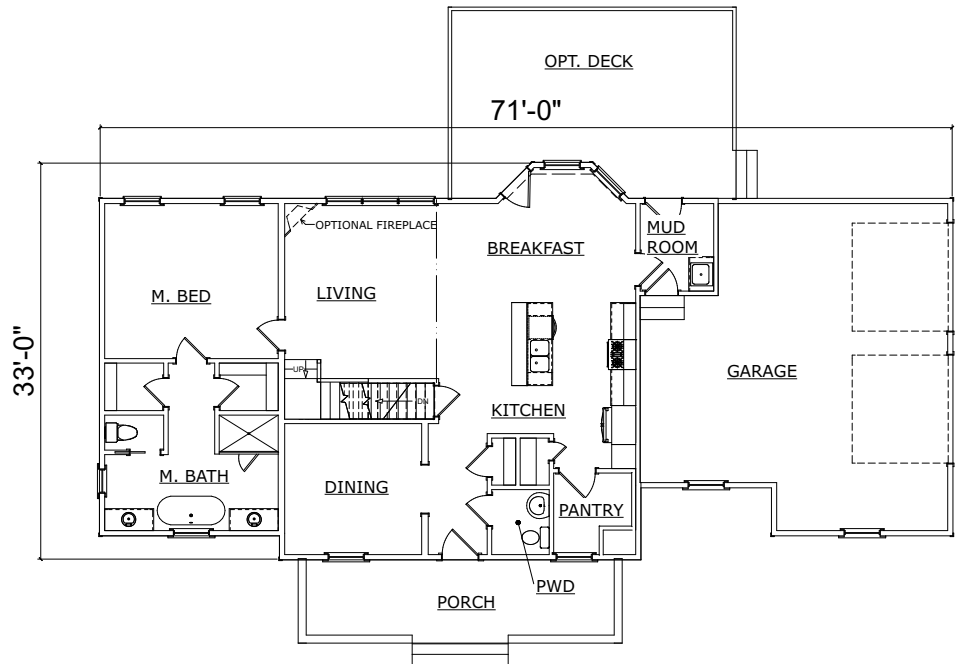

**FRONT ELEVATION**

**FIRST FLOOR PLAN**

**SECOND FLOOR PLAN**

**BEDFORD**

FARMHOUSE ELEVATION

4 BED, 2.5 BATH

2,313 SQ.FT AREA