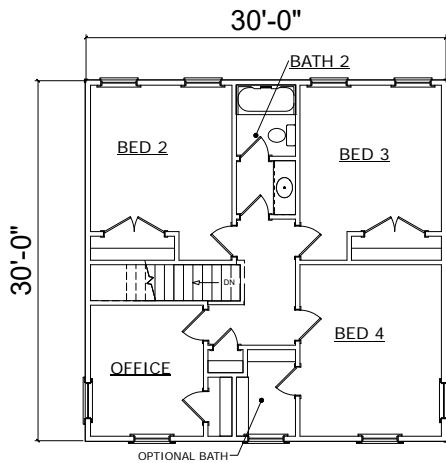

FRONT ELEVATION

FIRST FLOOR PLAN

SECOND FLOOR PLAN

BEDFORD

FARMHOUSE ELEVATION

4 BED, 2.5 BATH

2,313 SQ.FT AREA