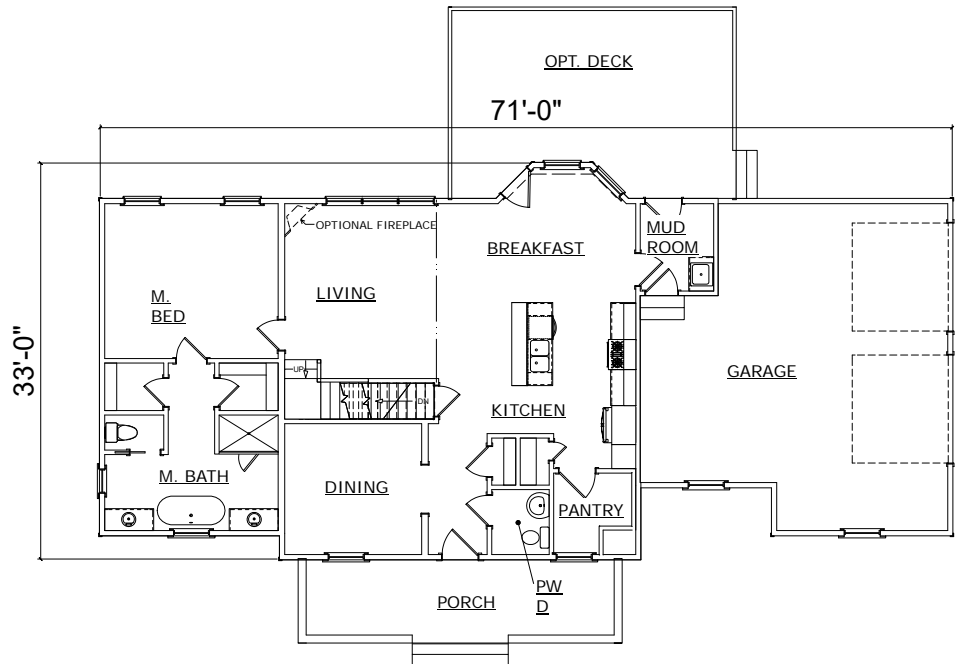

FRONT ELEVATION

FIRST FLOOR PLAN

SECOND FLOOR PLAN

BEDFORD

FARMHOUSE ELEVATION

4 BED, 2.5 BATH

2,313 SQ.FT AREA