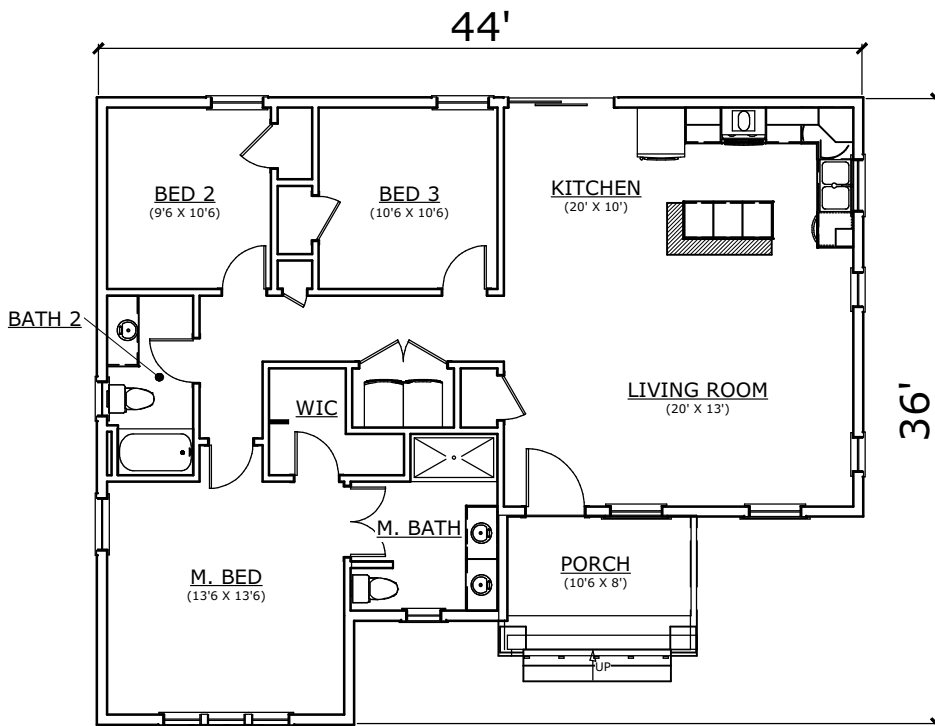

ELEVATION

FLOOR PLAN

**McAFEE**

CRAFTSMAN ELEVATION

3 BED, 2 BATH

1,285 SQ.FT. AREA

OPT. GARAGE